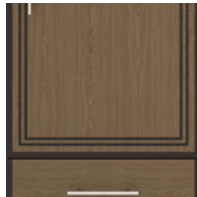

Contrasting Finish

Choose from an array of dual toned contrasting finishes.